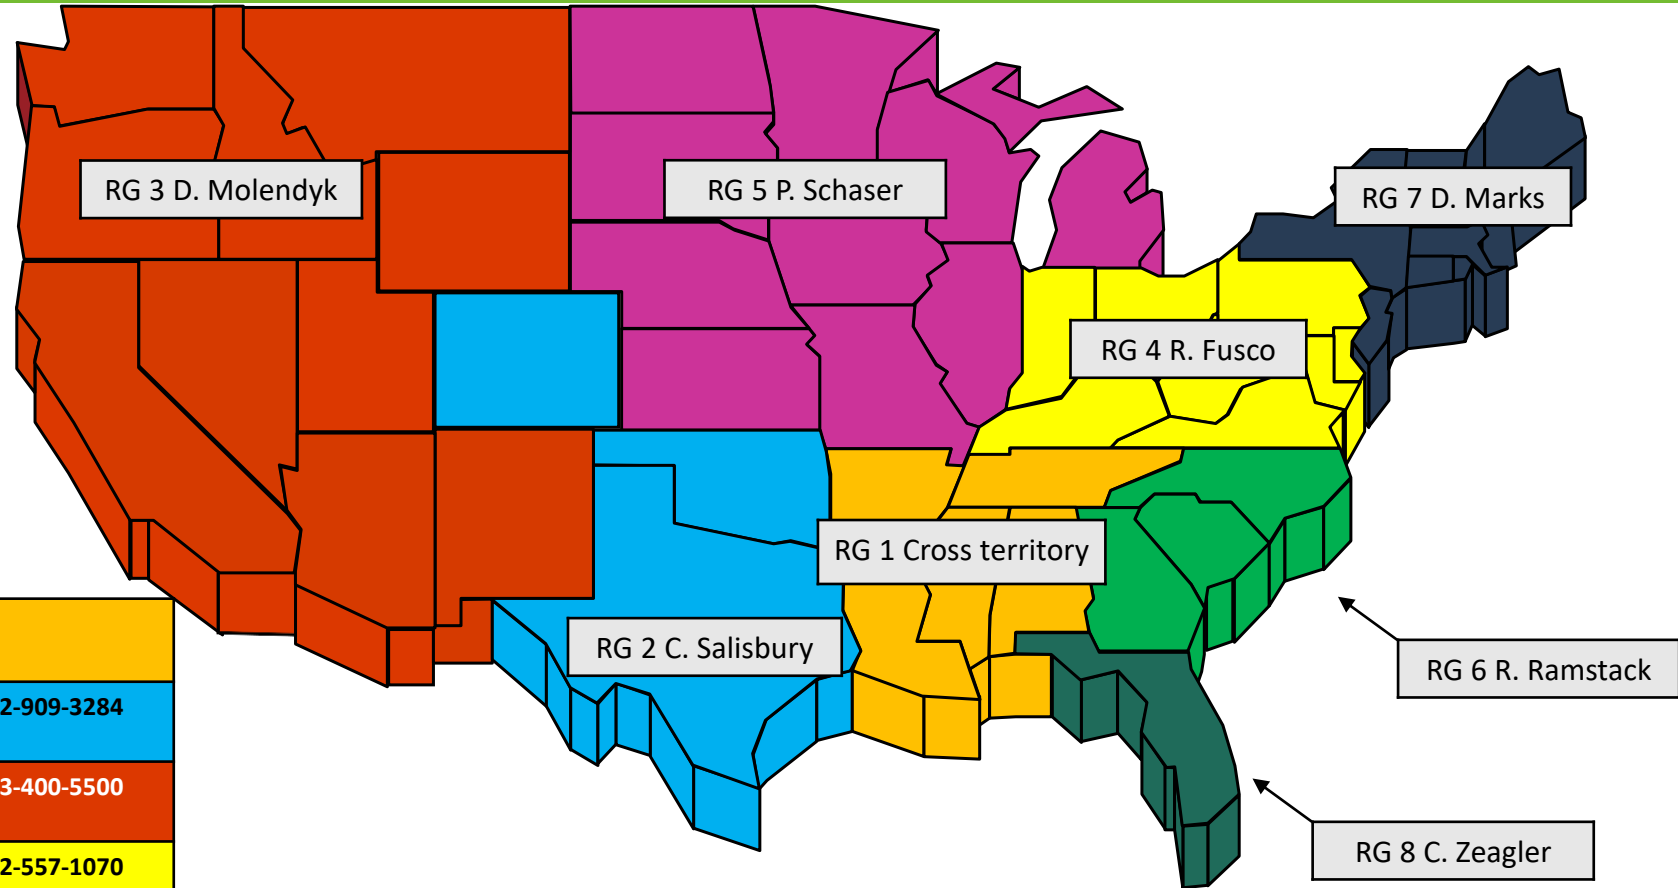

SALES ORGANIZATION, PEOPLE | FIELD SALES

Region 1	Contact Roger Ramstack – Alabama Contact Chris Salisbury –AR, LA, MS Contact Christian Zeagler - Tennessee	
Region 2	Chris Salisbury chris@safewaze.com	512-909-3284
Region 3	Dave Molendyk dave@safewaze.com	213-400-5500
Region 4	Ryan Fusco ryan@safewaze.com	412-557-1070
Region 5	Phil Schaser phil@safewaze.com	262-212-2732
Region 6	Roger Ramstack rogerr@safewaze.com	770-715-7490
Region 7	David Marks dmarks@safewaze.com	917-763-3001
Region 8	Christian Zeagler czeagler@safewaze.com	804-426-7895