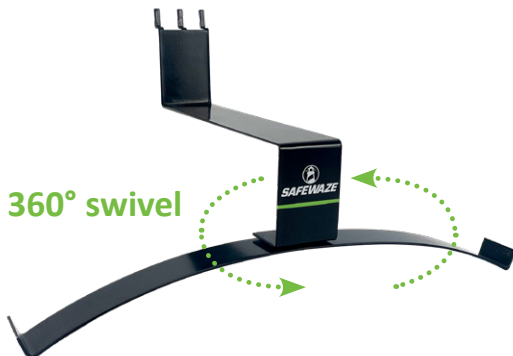

HOOKS

SLAT WALL

Waterfall Slat Wall Hook \$6

Short Slat Wall Hook \$1.50

Long Slat Wall Hook \$1.50

Dual Slat Wall Hook \$5

GRID WALL

J Hook Waterfall \$6.50

Peg Hooks \$1.50

CARABINERS WORK TOO!

PEGBOARD

Double Straight Hooks \$3

ADDITIONAL DISPLAY ACCESSORIES ALL SYSTEMS

Harness Hanger \$13.50

Large Basket \$18.50

Small Basket \$12.50

ALL MERCHANDISING ITEMS

ITEM	BRANDING	SIZE	VALUE	SLAT	PEG	GRID
022-20013	Safewaze Cardstock Sign	22" x 7"	\$6.50	x	x	x
022-20015	Sign Holder for Slat Wall/Grid Wall/Pegboard	22" x 7"	\$18.00	x	x	x
022-20014	Safewaze Aluminum Sign	36" x 24"	\$72.00	x	x	
022-20017	Safewaze Vinyl Banner	72" x 24"	\$35.00	x	x	
022-20018	Protect Workers at Height Safewaze Poster	18" x 24"	\$12.75	x	x	x
022-20019	Most Responsive Safewaze Poster	18" x 24"	\$12.75	x	x	x
022-20020	Authorized Distributor Window Cling	16" x 4"	\$7.00	x	x	x
021-20004	Extra Logo Placard for Baskets (<i>placard only</i>)	6.25" x 2.5"	\$5.00	x	x	x

ITEM	DISPLAY & ACCESSORIES	SIZE	VALUE	SLAT	PEG	GRID
021-20005	Safewaze Harness Hanger	19" x 10"	\$13.50	x	x	x
021-20002	Safewaze Large Basket w/Placard	24" x 12" x 4"	\$18.50	x	x	x
021-20003	Safewaze Small Basket w/Placard	12" x 6" x 6"	\$12.50	x	x	x
022-20006	Short Slat Wall Hook	4"	\$1.50	x		
022-20007	Long Slat Wall Hook	6"	\$1.50	x		
022-20008	Waterfall Slat Wall Hook	16"	\$6.00	x		
022-20012	Dual Slat Wall Hook	4.3"	\$5.00	x		
022-20009	Double Straight Pegboard Hook	5"	\$3.00		x	
023-20021	Triangle Grid Panel System	75" x 22"	\$210.00			x
022-20010	Peg Hooks for Grid Wall	6"	\$1.50			x
022-20011	J Hook Waterfall Grid Wall Hook	16"	\$6.50			x