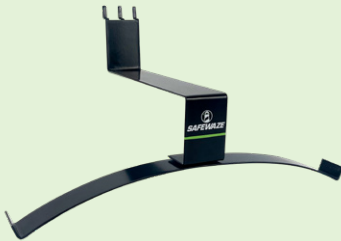

4' WIDE

BRONZE
SLAT OR PEG

\$73 with items shown below
Plus cost of hooks ordered separately

Cardstock Sign - 022-20013
& Holder - 022-20015

[1] Harness Hanger
021-20005

[2] Small Baskets
021-20003

5.5' WIDE

SILVER
SLAT OR PEG

\$116 with items shown below
Plus cost of hooks ordered separately

Cardstock Sign - 022-20013
& Holder - 022-20015

[2] Harness Hangers
021-20005

[2] Large Baskets
021-20002

[1] Small Basket
021-20003

8' WIDE

GOLD
SLAT OR PEG
\$205.50 with items shown below
Plus cost of hooks ordered separately

Aluminum Sign - 022-20014

[3] Harness Hangers
021-20005

[2] Large Baskets
021-20002

[2] Small Baskets
021-20003