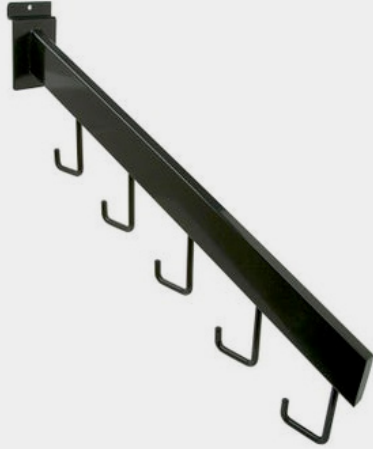

8' WIDE

GOLD
SLAT OR PEG
\$205.50 with items shown below
Plus cost of hooks ordered separately

Aluminum Sign - 022-20014

[3] Harness Hangers
021-20005

[2] Large Baskets
021-20002

[2] Small Baskets
021-20003

22" WIDE

GRID WALL
FREE-STANDING
\$234.50 with items shown below
Plus cost of hooks ordered separately

Cardstock Sign - 022-20013
& Holder - 022-20015

Triangle Grid
Panel System
023-20021

PLUS - CHOOSE YOUR OWN HOOKS AND EXTRA ACCESSORIES

HOOKS

SLAT WALL

Waterfall Slat Wall Hook \$6

Short Slat Wall Hook \$1.50

Long Slat Wall Hook \$1.50

Dual Slat Wall Hook \$5

GRID WALL

J Hook Waterfall \$6.50

Peg Hooks \$1.50

CARABINERS WORK TOO!

PEGBOARD

Double Straight Hooks \$3

ADDITIONAL DISPLAY ACCESSORIES ALL SYSTEMS

Harness Hanger \$13.50

Large Basket \$18.50

Small Basket \$12.50