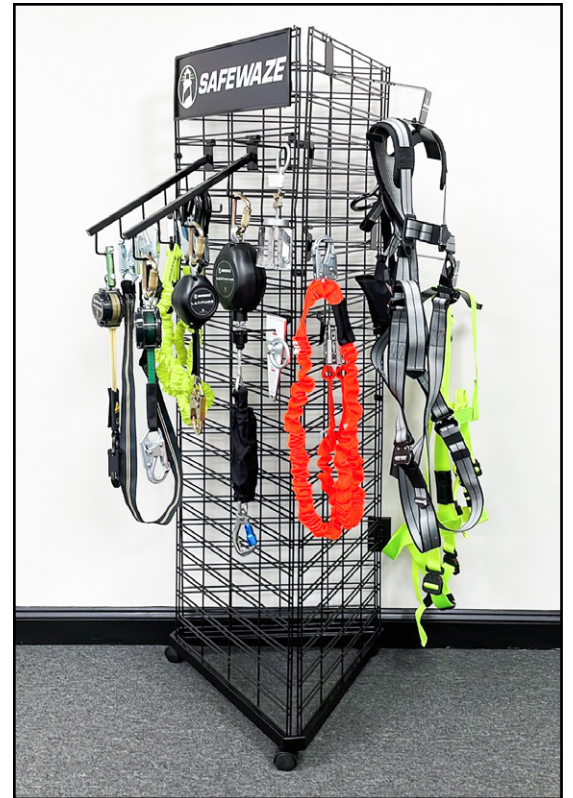

SAFEWAZE

**FULL 360°
ROTATION!**

Proprietary branded
harness hanger

MERCHANDISING PROGRAM

From signage and harness hangers
to hooks and branded baskets,
Safewaze delivers exactly what
you need, when you need it.

8' WIDE

GOLD
SLAT OR PEG
\$205.50 with items shown below
Plus cost of hooks ordered separately

Aluminum Sign - 022-20014

[3] Harness Hangers
021-20005

[2] Large Baskets
021-20002

[2] Small Baskets
021-20003

22" WIDE

GRID WALL
FREE-STANDING
\$234.50 with items shown below
Plus cost of hooks ordered separately

Cardstock Sign - 022-20013
& Holder - 022-20015

Triangle Grid
Panel System
023-20021

PLUS - CHOOSE YOUR OWN HOOKS AND EXTRA ACCESSORIES