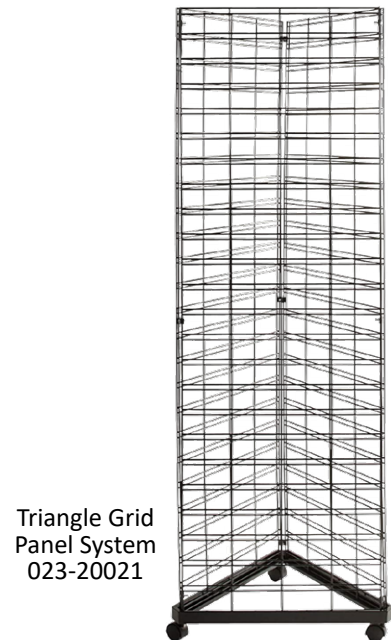

8' WIDE

GOLD
SLAT OR PEG
\$205.50 with items shown below
Plus cost of hooks ordered separately

Aluminum Sign - 022-20014

[3] Harness Hangers
021-20005

[2] Large Baskets
021-20002

[2] Small Baskets
021-20003

22" WIDE

GRID WALL
FREE-STANDING
\$234.50 with items shown below
Plus cost of hooks ordered separately

Cardstock Sign - 022-20013
& Holder - 022-20015

Triangle Grid
Panel System
023-20021

PLUS - CHOOSE YOUR OWN HOOKS AND EXTRA ACCESSORIES