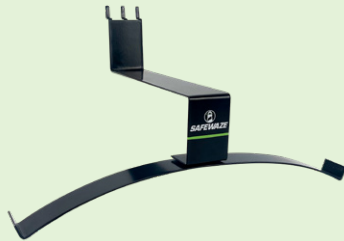

4' WIDE

BRONZE
SLAT OR PEG

\$73 with items shown below
Plus cost of hooks ordered separately

Cardstock Sign - 022-20013
& Holder - 022-20015

[1] Harness Hanger
021-20005

[2] Small Baskets
021-20003

5.5' WIDE

SILVER
SLAT OR PEG

\$116 with items shown below
Plus cost of hooks ordered separately

Cardstock Sign - 022-20013
& Holder - 022-20015

[2] Harness Hangers
021-20005

[2] Large Baskets
021-20002

[1] Small Basket
021-20003

8' WIDE

GOLD
SLAT OR PEG
\$205.50 with items shown below
Plus cost of hooks ordered separately

Aluminum Sign - 022-20014

[3] Harness Hangers
021-20005

[2] Large Baskets
021-20002

[2] Small Baskets
021-20003