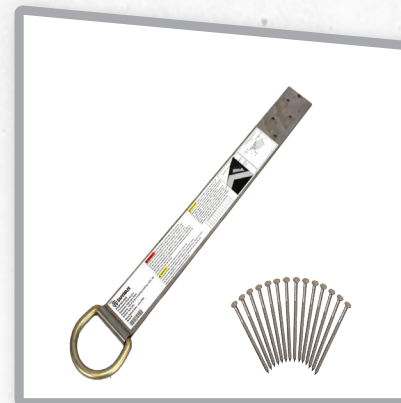

- Reusable compact roof anchor for wood or metal
- Installs with 3 threaded fasteners

**Reusable Roof Anchor  
FS870**

- Reusable roof anchor for wood or metal
- Galvanized steel

**Deluxe Standing Seam Roof Anchor  
FS874**

- Nonpenetrating roof anchor
- Includes D-ring for tie-off
- Includes receiver for SRL mount

**Standing Seam Roof Anchor  
FS-EX311**

- Compact nonpenetrating roof anchor
- Designed for sloped or flat roofs

**Peak Roof Anchor  
020-4025**

- Installs easily
- Dual D-ring for easy access to both sides of the peak
- Designed for permanent use

**Permanent Roof Anchor  
020-4026**

- Installs easily between peak and eaves

**DID YOU KNOW?** Falls from height account for 76% of fatalities in the roofing industry.\* We offer the right fall protection products to prevent falls on the job. \*Source: OSHA

**Ridge Roof Anchor  
020-4027**