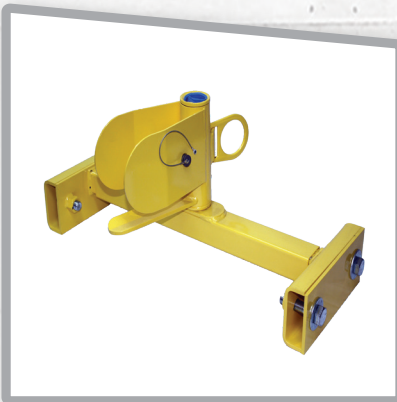

# Fall Protection for Roofing

As fall protection's most responsive partner, we provide quick and flexible solutions to keep those who put the roofs over our heads safe.

**Reusable Roof Ring Anchor  
FS-EX310-1**

- Reusable compact roof anchor for wood or metal
- Installs with 3 threaded fasteners

**Reusable Roof Anchor  
FS870**

- Reusable roof anchor for wood or metal
- Galvanized steel

**Deluxe Standing Seam Roof Anchor  
FS874**

- Nonpenetrating roof anchor
- Includes D-ring for tie-off
- Includes receiver for SRL mount

**Standing Seam Roof Anchor  
FS-EX311**

- Compact nonpenetrating roof anchor
- Designed for sloped or flat roofs

**Peak Roof Anchor  
020-4025**

- Installs easily
- Dual D-ring for easy access to both sides of the peak
- Designed for permanent use

**Permanent Roof Anchor  
020-4026**

- Installs easily between peak and eaves