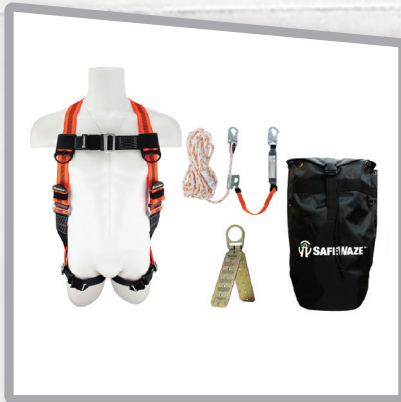

- Nonpenetrating roof anchor
- Includes D-ring for tie-off
- Includes receiver for SRL mount

**Standing Seam Roof Anchor  
FS-EX311**

- Compact nonpenetrating roof anchor
- Designed for sloped or flat roofs

**Peak Roof Anchor  
020-4025**

- Installs easily
- Dual D-ring for easy access to both sides of the peak
- Designed for permanent use

**Permanent Roof Anchor  
020-4026**

- Installs easily between peak and eaves

**DID YOU KNOW?** Falls from height account for 76% of fatalities in the roofing industry.\* We offer the right fall protection products to prevent falls on the job. \*Source: OSHA

**Ridge Roof Anchor  
020-4027**

- Permanent roof anchor for wooden structures
- Installs easily between peak and eaves

**Compliance Kit in a Bucket  
FS-ROOF-E**

- Pass through leg harness
- Reusable roof anchor
- 50' rope lifeline
- Bucket with lid