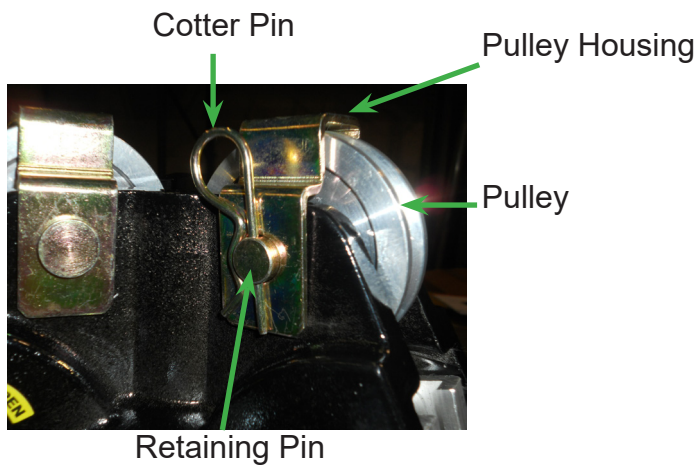

SAFEWAZE

safewaze.com | (P) 800-230-0319 | (F) 704-262-9051
225 Wilshire Ave SW, Concord, NC 28025

FS970-PK

Replacement Pulley Kit for
Confined Space System Tripod

INSTALLATION / USAGE INSTRUCTIONS

Remove Cotter Pin, Retaining Pin, Pulley Housing, and Pulley from the top of tripod.

(Top of tripod with pulleys removed)

Replace removed assembly with FS970-PK