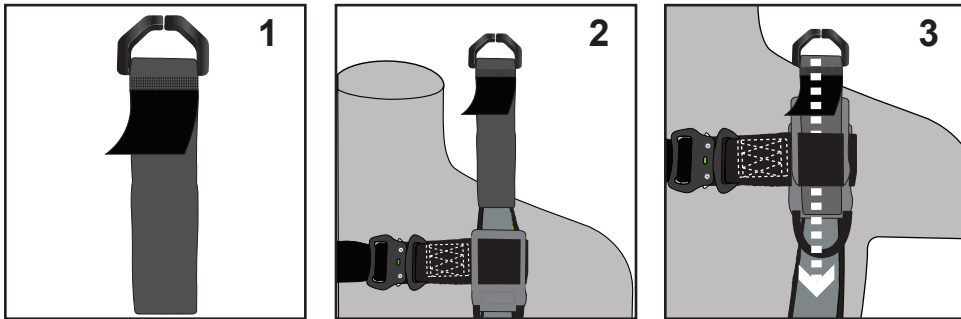

021-9038

Removable/Replaceable Lanyard Keeper

Our new Removable / Replaceable Lanyard Keeper is simple to install onto any of our Full Body Harnesses. No need to remove the existing Lanyard Keeper.

Installation Instructions

021-9038

Removeable/Replaceable Lanyard Keeper

Our new Removable / Replaceable Lanyard Keeper is simple to install onto any of our Full Body Harnesses. No need to remove the existing Lanyard Keeper.

Installation Instructions