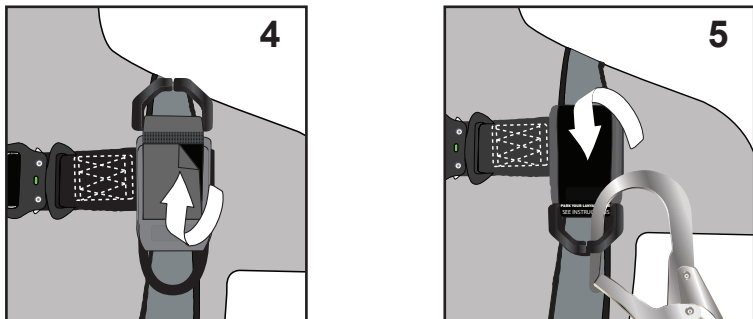

021-9038

Removable/Replaceable Lanyard Keeper

Our new Removable / Replaceable Lanyard Keeper is simple to install onto any of our Full Body Harnesses. No need to remove the existing Lanyard Keeper.

Installation Instructions

021-9038

Removeable/Replaceable Lanyard Keeper

Our new Removable / Replaceable Lanyard Keeper is simple to install onto any of our Full Body Harnesses. No need to remove the existing Lanyard Keeper.

Installation Instructions